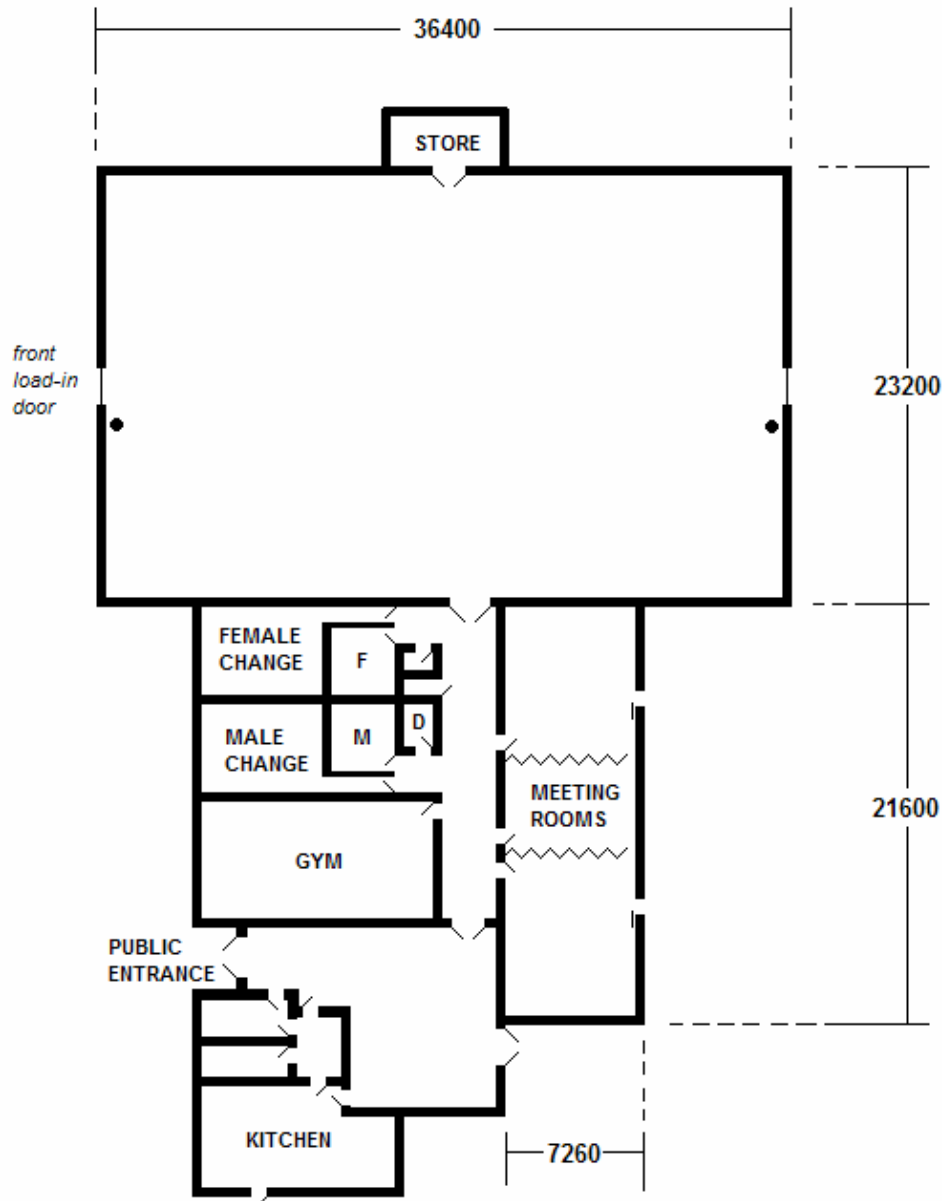

General Description

Housing a full-sized basketball court, this fully air-conditioned arena is a cool place to perform.

There is a 20-amp three phase supply at each end of the building. There is also one 10-amp outlet located at the centre of each of the four walls.

Load-in access to the venue doesn't get much easier...just reverse right up.

If a smaller performance space is needed, the adjoining meeting rooms are divided by concertina doors which can be opened up to provide a 21,600mm long x 7,260mm wide space with a suspended ceiling height of 2,470mm.

DIMENSIONS – All dimensions in mm

HALL LENGTH	36400
HALL WIDTH	23200
FLOOR TO CEILING	5500 at sides; estimate 10000 at centre peak
LOAD-IN DOOR SIZE	1890 wide x 2940 high

COOLGARDIE REC. CENTRE ● = 20 amp three - phase